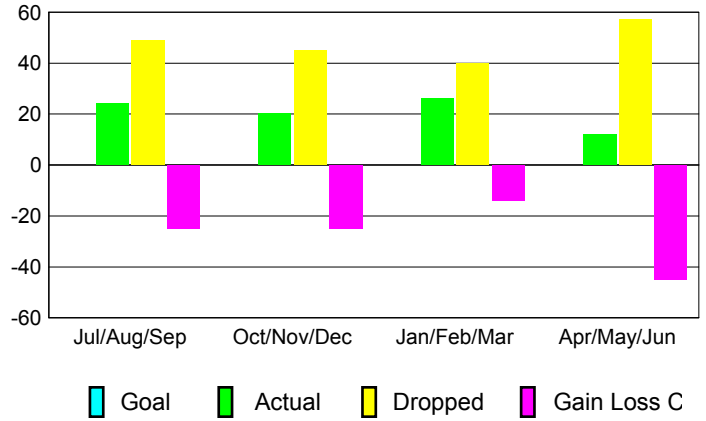

MEMBERSHIP

Month	Net Memb Goal	Actual New Memb	Actual Dropped Memb	Gain/Loss of Memb
2012-2013				
Jul/Aug/Sep	0	24	49	-25
Oct/Nov/Dec	0	20	45	-25
Jan/Feb/Mar	0	26	40	-14
Apr/May/June	0	12	57	-45
Totals	0	82	191	-109

Club Results 2012-2013

Goal, New, Dropped, Gain/Loss

Membership Results 2012-2013

Goal, New, Dropped, Gain/Loss

YTD Status Quo Clubs 2012-2013

Status Quo Clubs Compared to Status Quo Members

Gender Comparison 2012-2013