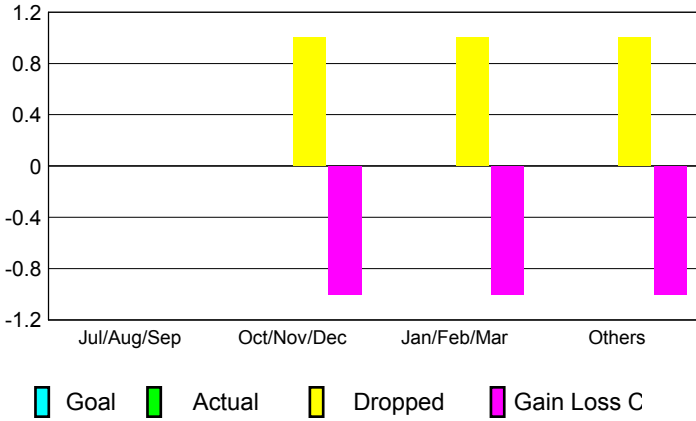

2012-2013 GMT Reports for District (or Undistricted) **District 4 C1**

GMT: **DANA BIGGS**

Location: **CALIFORNIA**

GMT CA: **1**

CLUBS

Month	New Club Goal	Actual New Clubs	Actual Dropped Clubs	Gain/Loss of Clubs
2012-2013				
Jul/Aug/Sep	0	0	0	0
Oct/Nov/Dec	0	0	1	-1
Jan/Feb/Mar	0	0	1	-1
Apr/May/June	0	0	1	-1
Totals	0	0	3	-3

MEMBERSHIP

Month	Net Memb Goal	Actual New Memb	Actual Dropped Memb	Gain/Loss of Memb
2012-2013				
Jul/Aug/Sep	0	24	49	-25
Oct/Nov/Dec	0	20	45	-25
Jan/Feb/Mar	0	26	40	-14
Apr/May/June	0	12	57	-45
Totals	0	82	191	-109

Club Results 2012-2013

Goal, New, Dropped, Gain/Loss

Membership Results 2012-2013

Goal, New, Dropped, Gain/Loss

YTD Status Quo Clubs 2012-2013

Status Quo Clubs Compared to Status Quo Members

Gender Comparison 2012-2013